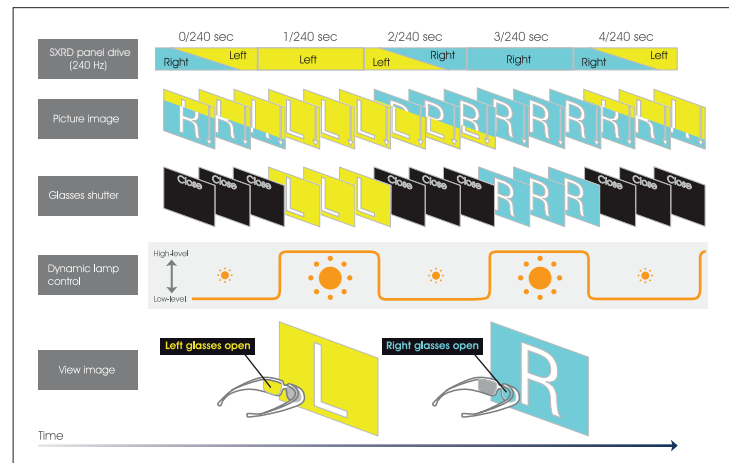

VPL-VW5000ES, VPL-VW870ES, VPL-VW570ES,
VPL-HW65ES, VPL-HW45ES, VPL-VZ1000ES,
VPL-VW270ES and VPL-VW760ES:

Built-in RF 3D transmitter

There's no need for an external transmitter or cables. Our projectors have a built-in RF 3D transmitter and synchronise automatically with RF 3D glasses. The result is greater stability and wider coverage (up to a 10m radius). RF 3D glasses (X105-RF-X1) are an optional accessory – adding extra pairs means everyone can enjoy the full 3D impact.

3D – get closer to the action

Greater coverage and stability with RF 3D transmission.

Built-in RF 3D transmitter

All models come with a built-in RF 3D transmitter to automatically synchronise with your RF 3D glasses. RF 3D glasses are an optional accessory.

Separate 2D and 3D modes

As well as automatically recognising 2D and 3D content, our home cinema projectors allow you to pre-select from a range of viewing options: Standard, Dynamic, Cinema, Game and Photo.