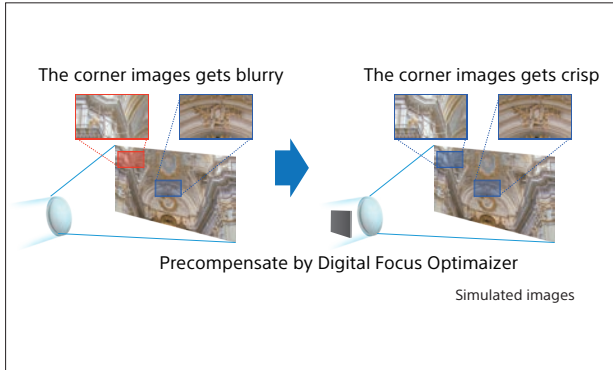

4K native resolution: no compromise

Our 4K Home Cinema projectors offer 4096 x 2160 resolution, more than four times the resolution of Full HD. The 4K SXRD panels have been developed by Sony using 4K technology from our professional cinema projectors. They deliver a native 4K picture with no electronic enhancement of pixels.

Reality Creation 4K upscaling of Full HD content

In addition to supporting 4K native resolution, our 4K projectors also feature the latest 4K processor for our Reality Creation technology, an exclusive Super Resolution upscaler. It dramatically enhances high definition 1080p content, so you'll get the most from your existing Blu-ray Disc™ libraries at home. For greater versatility, it can also display Full HD, 3D and even 4K upscaling of 3D movies.

Digital Focus Optimiser

In collaboration with 4K Reality Creation, the projector will digitally compensate for any focus or abnormalities in the lens profile to create exceptional detail across the whole image. (VPL-VW870ES only)

High Dynamic Range (HDR)

View a wider range of brightness levels with HDR, the emerging video format that allows content creators to expand their range of creativity. Watch content broadcast in 4K HDR thanks to HLG compatibility as well as on 4K blu-ray disc and from video service providers like Netflix and Amazon. (VPL-VW5000ES, VPL-VW870ES, VPL-VW570ES, VPL-VZ1000ES, VPL-VW270ES and VPL-VW760ES)