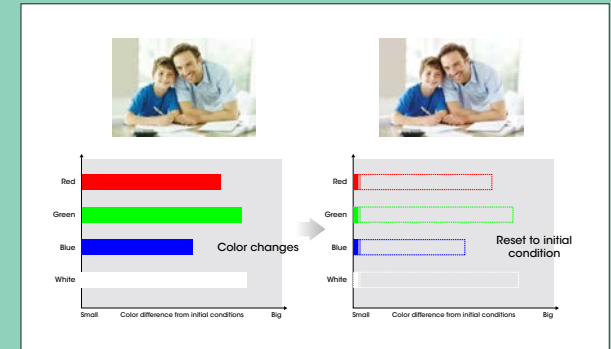

Auto Calibration

(VPL-VW5000ES, VPL-VW870ES, VPL-VW570ES and VPL-VW760ES)

After extended periods, colour can be automatically calibrated to the original factory condition. There's no need for extra calibration equipment or cameras; a built-in colour sensor stores all the necessary information.

HSV manual Colour Correction

(All models)

A correction tool allows you to adjust the hue, saturation, and brightness of each colour to get exactly the picture you want.