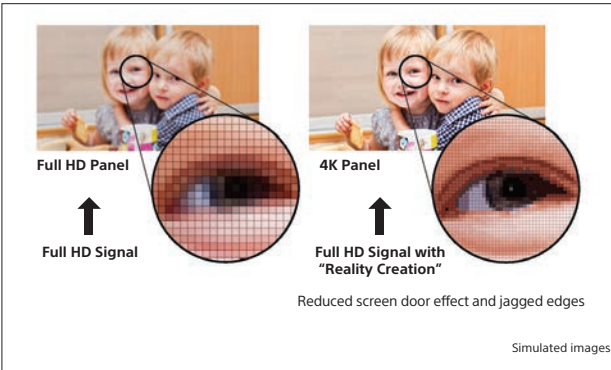

4K native resolution: no compromise

Our 4K Home Cinema projectors offer 4096 x 2160 resolution, more than four times the resolution of Full HD. The 4K SXRD panels have been developed by Sony using 4K technology from our professional cinema projectors. They deliver a native 4K picture with no electronic enhancement of pixels.

Reality Creation 4K upscaling of Full HD content

In addition to supporting 4K native resolution, our 4K projectors also feature the latest 4K processor for our Reality Creation technology, an exclusive Super Resolution upscaler. It dramatically enhances high definition 1080p content, so you'll get the most from your existing Blu-ray Disc™ libraries at home. For greater versatility, it can also display Full HD, 3D and even 4K upscaling of 3D movies.

Digital Focus Optimiser

In collaboration with 4K Reality Creation, the projector will digitally compensate for any focus or abnormalities in the lens profile to create exceptional detail across the whole image. (VPL-VW870ES only)

High Dynamic Range (HDR)

View a wider range of brightness levels with HDR, the emerging video format that allows content creators to expand their range of creativity. Watch content broadcast in 4K HDR thanks to HLG compatibility as well as on 4K blu-ray disc and from video service providers like Netflix and Amazon. (VPL-VW5000ES, VPL-VW870ES, VPL-VW570ES, VPL-VZ1000ES, VPL-VW270ES and VPL-VW760ES)