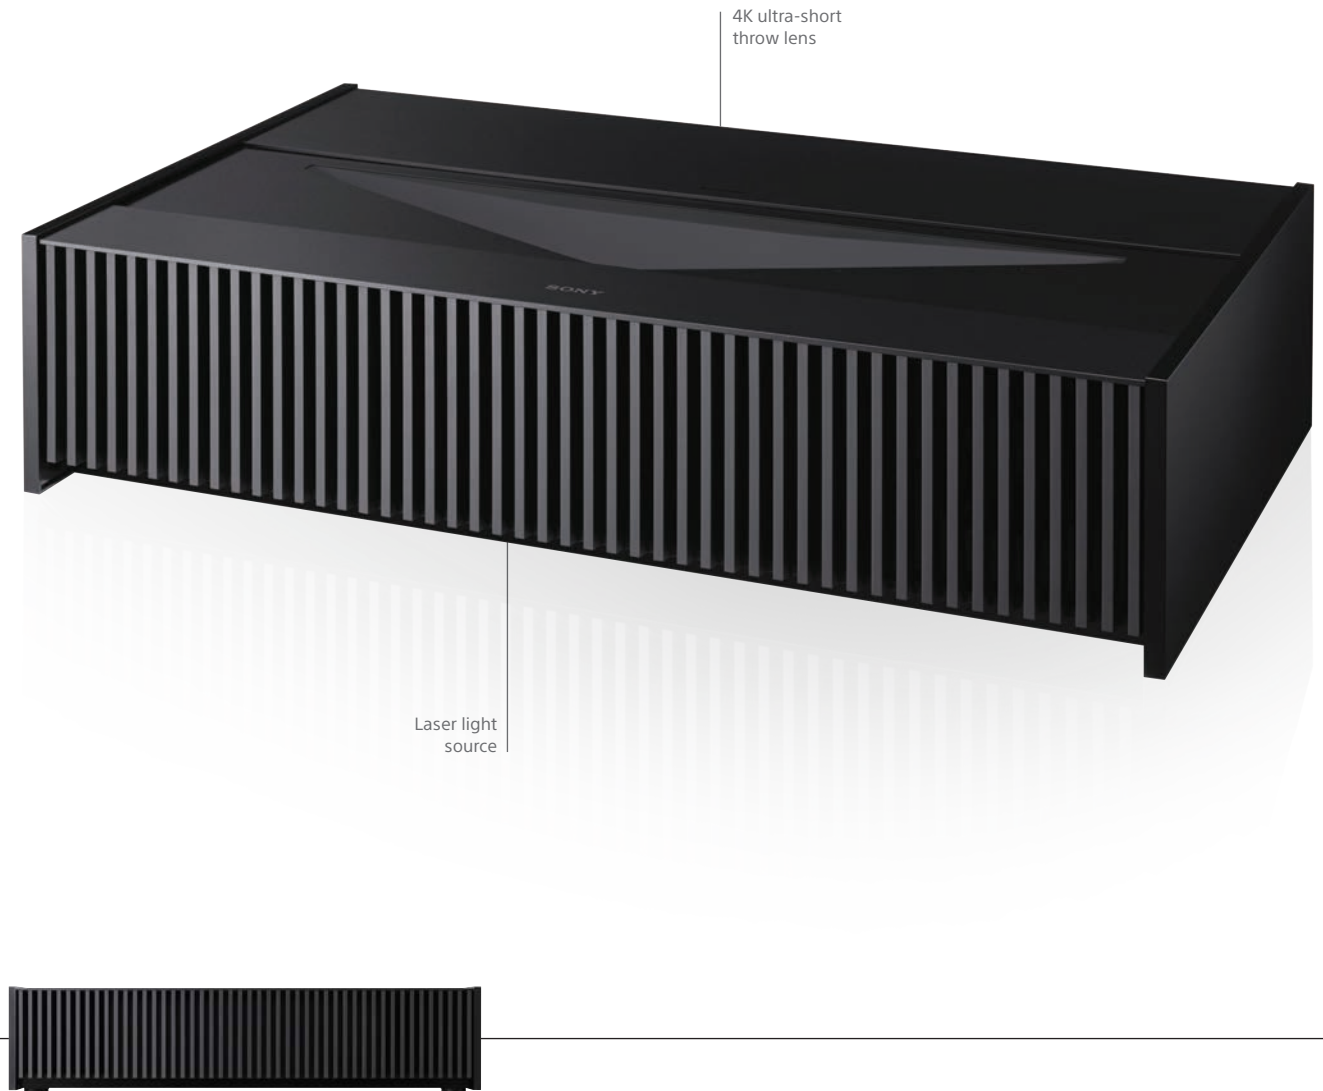

VPL-VZ1000ES

4K Ultra-Short Throw Laser Light Source Projector.

We have combined the best of our projector technologies: true 4K HDR, laser light source and ultra-short-throw capabilities into our VPL-VZ1000ES. Designed specifically for dedicated home cinema rooms and dark rooms for the best cinema experience possible.

Key Features:

- High brightness: 2,500 lumens colour brightness, superb picture quality (4,096 x 2,160 pixels)
- 120 inches diagonal and zoom down to 80 inches*
- 20,000 hours of virtually maintenance-free operation without the need for a lamp exchange
- Quick on/off
- Floor standing or ceiling mount, plus front or rear projection supported for flexible installation
- "Blend-in" design fits nearly any room decor and installation environment
- 4K Motionflow for super-smooth, fluid action scenes

* When projecting in 17:9 format. Achieved by respective 7 inch and zero inch distance from screen.