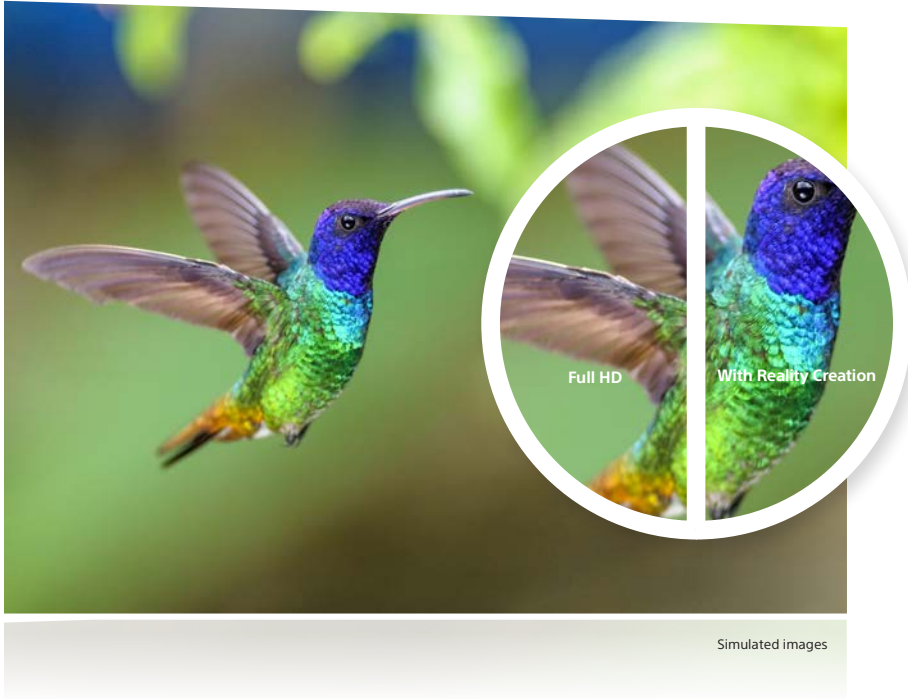

The typical 'screen door' effect seen on projectors without SXRD technology.

Full HD 3D with Advanced Iris

SXRD panels with Advanced Iris technology in the VPL-HW65ES projector reduce pixel gaps and reproduce up to 240 frames per second for super-sharp images. Because our 3D glasses have a synchronised shutter speed, you'll also enjoy incredible high-definition 3D with minimal crosstalk.

The SXRD panel minimises the space between the pixels to 0.2µm.

a multitude of picture and colour enhancement technologies

4K and Full HD 3D technologies offer true-to-life picture quality, but blowing them up to 300"/7.6m also means you'll notice any flaws. Our SXRD home cinema projectors have many features to ensure optimum picture quality.