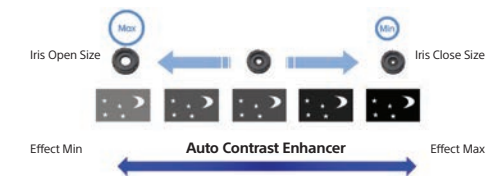

Dual contrast engine

Through Sony's unique algorithm of controlled laser light levels and Advanced Iris technology, an exceptionally high dynamic range contrast ratio can be achieved. (VPL-VW870ES only)