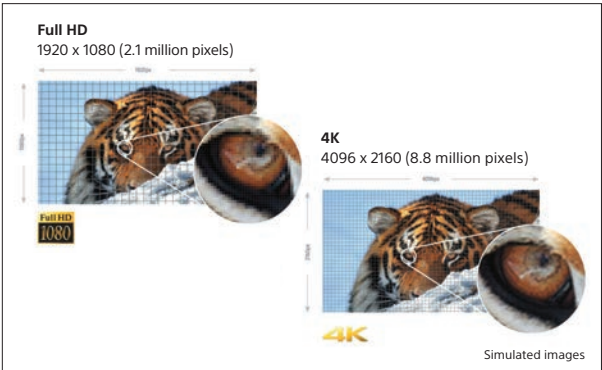

4K native resolution: no compromise

Our 4K Home Cinema projectors offer 4096 x 2160 resolution, more than four times the resolution of Full HD. The 4K SXRD panels have been developed by Sony using 4K technology from our professional cinema projectors. They deliver a native 4K picture with no electronic enhancement of pixels.

Reality Creation 4K upscaling of Full HD content

In addition to supporting 4K native resolution, our 4K projectors also feature the latest 4K processor for our Reality Creation technology, an exclusive Super Resolution upscaler. It dramatically enhances high definition 1080p content, so you'll get the most from your existing Blu-ray Disc™ libraries at home. For greater versatility, it can also display Full HD, 3D and even 4K upscaling of 3D movies.

Digital Focus Optimiser

In collaboration with 4K Reality Creation, the projector will digitally compensate for any focus or abnormalities in the lens profile to create exceptional detail across the whole image. (VPL-VW870ES only)

High Dynamic Range (HDR)

View a wider range of brightness levels with HDR, the emerging video format that allows content creators to expand their range of creativity. Watch content broadcast in 4K HDR thanks to HLG compatibility as well as on 4K blu-ray disc and from video service providers like Netflix and Amazon. (VPL-VW5000ES, VPL-VW870ES, VPL-VW570ES, VPL-VZ1000ES, VPL-VW270ES and VPL-VW760ES)