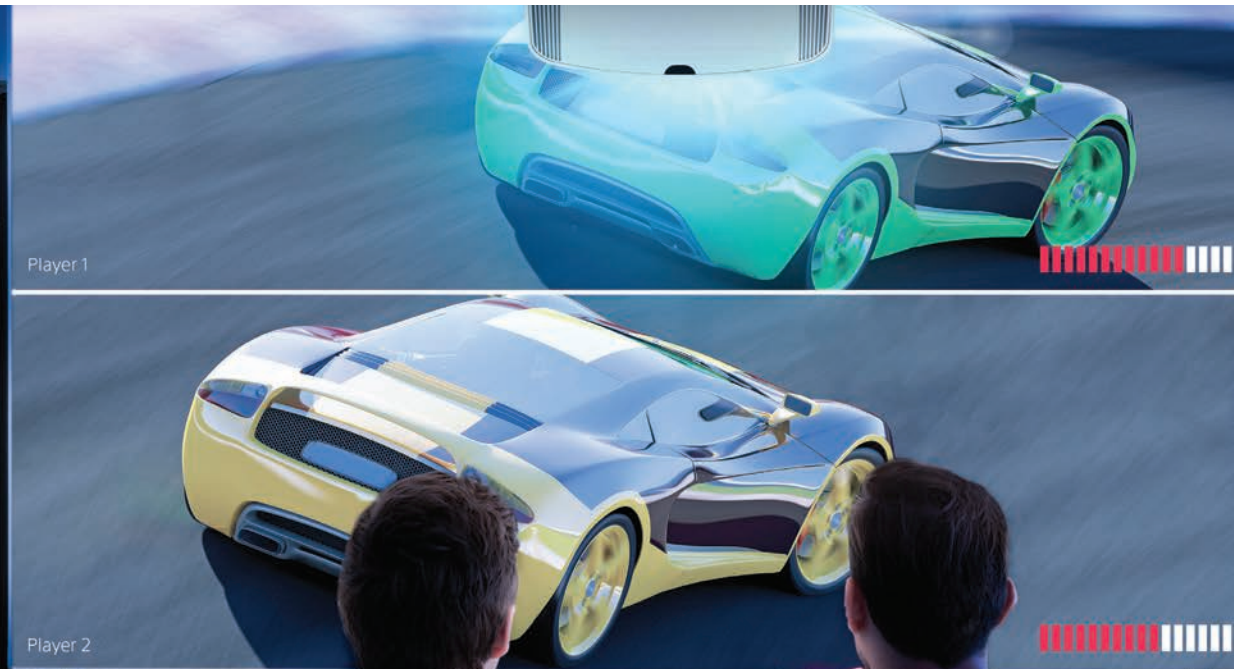

Incredible features for a

Extremely low fan noise

Sony SXRD Home Cinema projectors run very quietly with an advanced air discharge system. Highly efficient cooling ensures fan noise is kept to a minimum, leaving you to concentrate on your movie or game without distraction.

Suitable for home automation

Compatible with many home automation systems, including Crestron Connected, AMX and Control4 SDDP. The VPL-VW5000ES, VPL-VW870ES, VPL-VW570ES, VPL-HW65ES, VPL-VZ1000ES, VPL-W270ES, and VPL-VW760ES have an RS232 interface, RJ45 control and IR-IN terminal.