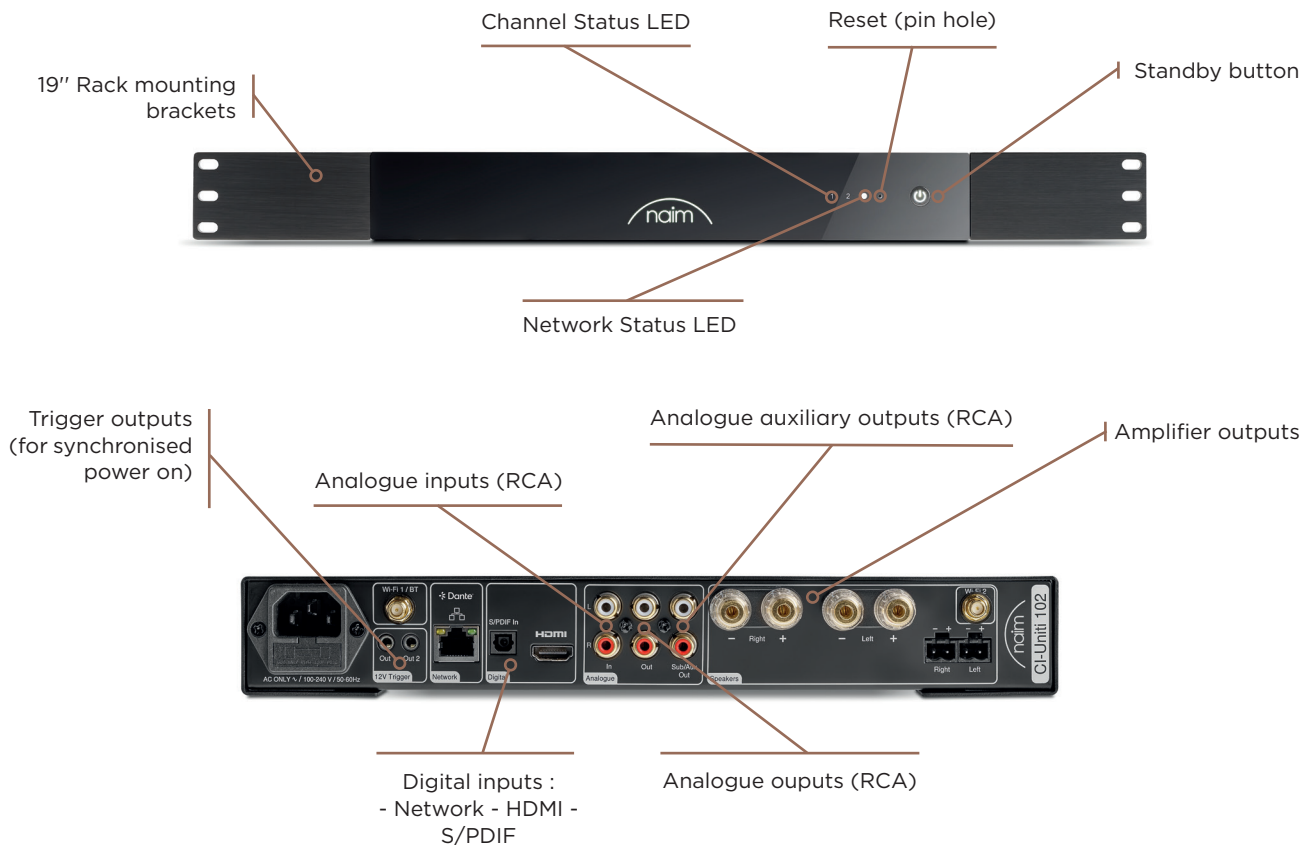

CI-UNITI 102

Product Sheet

The CI-Uniti 102 is the all-in-one, rack-mountable streaming amplifier that delivers on musical performance and combines extensive versatility with seamless functionality. The brand new Focal & Naim Manager software allows comprehensive DSP customisation to get the best from your system, including Speakers Profiles for all compatible Focal CI speakers - in a commercial environment, in your home or outdoors.

Key Features

- **All-in-one streaming amplifier** with easy-to-use customisable DSP settings such as EQ, limiter and active crossover
- **Set up via Focal & Naim Manager**
- **Controlled via Focal & Naim App**
- **Streaming capabilities both wired and wireless** (TIDAL, TIDAL Connect, Qobuz, Spotify Connect, UPnP, Internet Radio, Airplay 2, ChromeCast, Dante)
- **Dante receiver mode**, controlled via Focal & Naim Manager
- **Versatile connectivity** with HDMI, Bluetooth®, S/PDIF and Analogue in
- **Inbuilt ultra-quiet, efficient and compact power amplifier**, capable of driving multiple speakers
- **Twin independent RCA** outputs that can be used with full active crossovers for subwoofers/subzones
- **Focal & Naim Manager** and speaker profiles for use with Focal CI speakers, alongside room correction, EQ and time alignment features
- **Multiroom capability** up to 32 rooms
- **Trigger outputs for remote standby** on the CI-NAP 108 and CI-NAP 101
- **Universal mains power** 100V - 240V
- **0.5W** standby
- **19" rack-mountable**
- **Partner with the CI-NAP 108 and CI-NAP 101** for simultaneously driving additional speakers