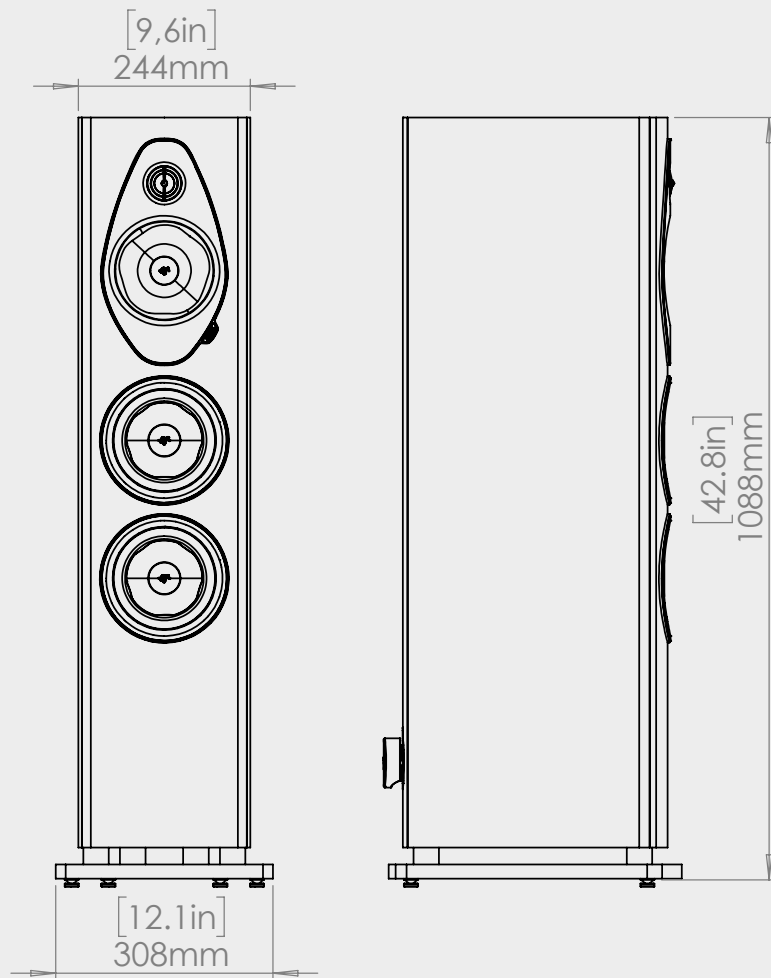

Sonus faber

ARTISAN OF SOUND

FLOORSTANDING LOUDSPEAKER